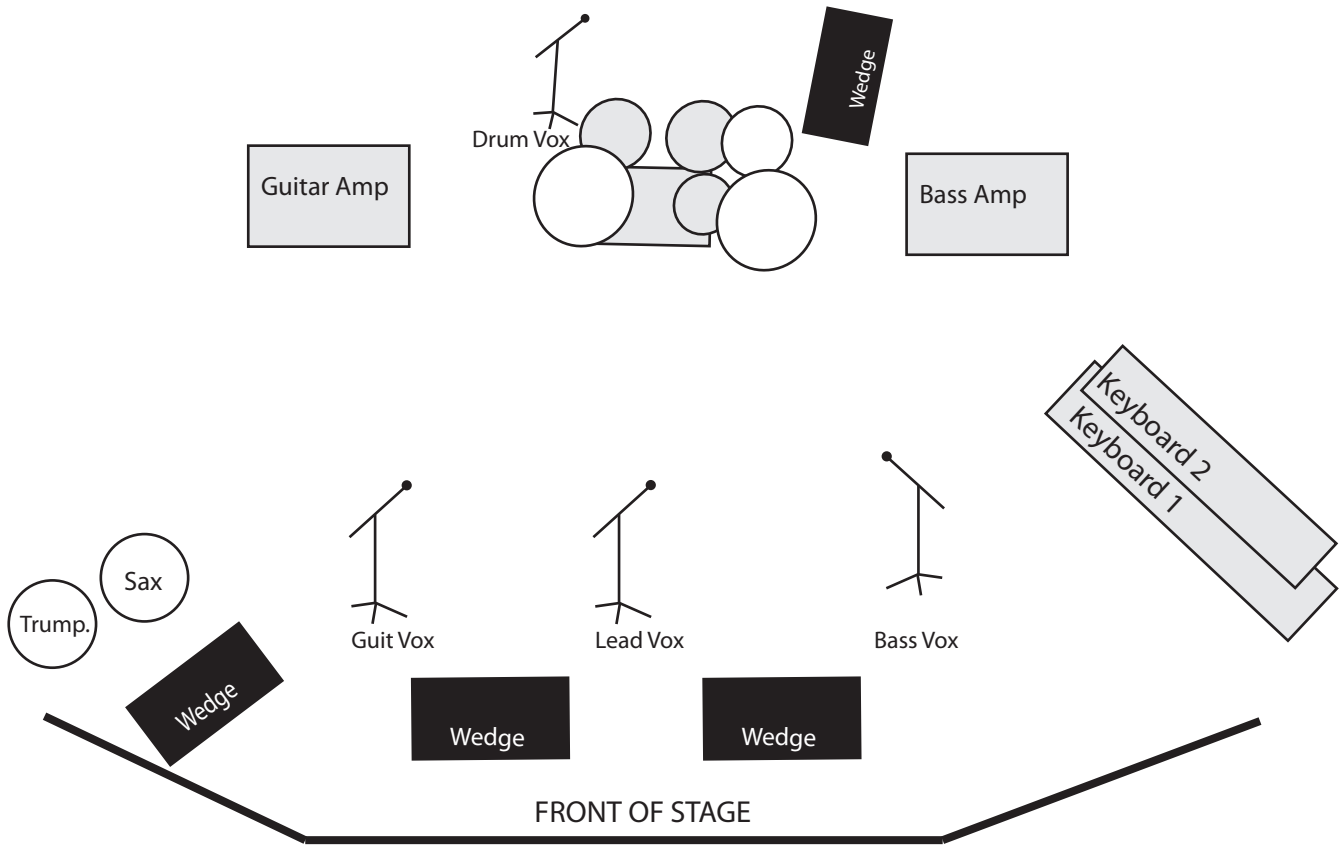

Woody's **BIG SURPRISE**

STAGE PLOT / INPUT LIST

Contact: Kevin Stevens

818 398 6535 • email: gritsngravymusic@gmail.com

LINE	CHANNEL	MIC / DI	STAND
1	Kick	Beta 52 / D 112	Short Boom Stand
2	Snare	SM 57	Short Boom Stand
3	Overhead L	AKG 414	Tall Boom Stand
4	Overhead R	AKG 414	Tall Boom Stand
5	Keyboards	Mic line	
6	Keyboards	Mic line	
7	Guitar Amp	E 906 / SM 57	Short Boom Stand
8	Bass Amp	Mic line for DI	
9	Lead Vocal	SM 58	Tall Boom Stand
10	Bass Vocal	SM 58	Tall Boom Stand
11	Guitar Vocal	SM 58	Tall Boom Stand
12	Drum Vocal	SM 58	Tall Boom Stand
13	Saxophone	SM 57	Tall Boom Stand
14	Trumpet	SM 57	Tall Boom Stand

NOTES:

Stage Requirements:
 Ideal: 24' x 16' (at least 2' or 3' high)
 Acceptable: 16' x 12' (at least 1' high)

Power Requirements:
 Ideal: (4) 20 amp separate circuits (preferably non GFI)
 Acceptable :(2) Quad Box 110V power

Astro turf or carpet for the drummer & black skirting around three sides.